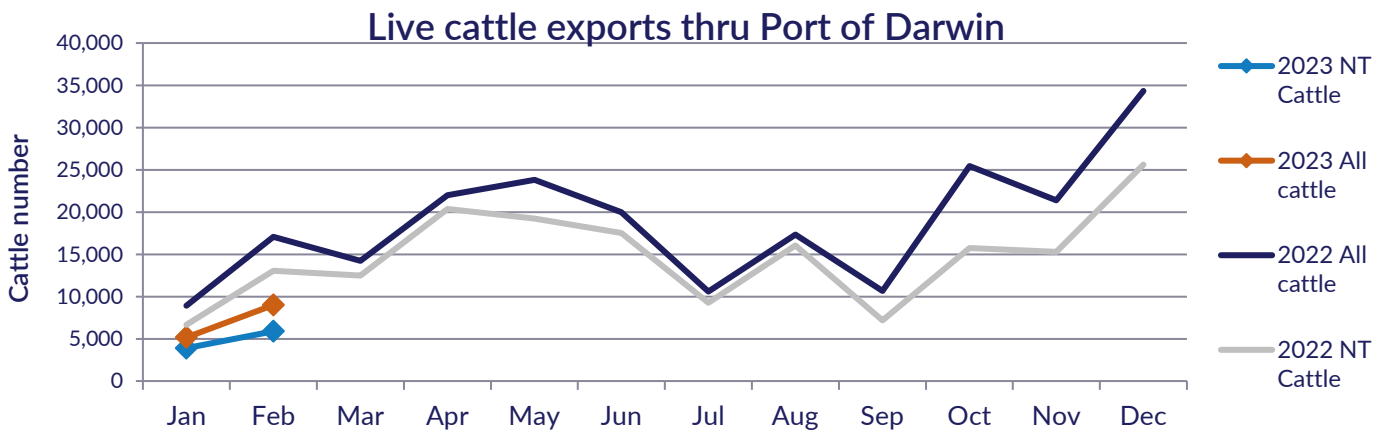

Pastoral Market Update

Live Exports via Darwin Port – February 2023

Please note: figures are for stock exported through the Port of Darwin only; some NT stock are exported through interstate ports.

Please note: the NT Cattle figures here have been rounded respectively and may not tally to totals.

The figures listed below are correct as at 28 February 2023 and are subject to change as further data becomes available.

Destination	Export of ALL CATTLE (including interstate)							Export of NT CATTLE (estimate only)						
	2021	2022	Last year to 1/02/22	YTD to 1/02/23	Feb	Last month	Difference	2021	2022	Last year to 1/02/22	YTD to 1/02/23	Feb	Last month	Difference
Brunei	8,203	2,722	0	0	0	0	0	6,752	2,205	0	0	0	0	0
Indonesia	236,764	203,381	17,083	12,688	7,527	5,161	2,366	196,865	160,123	13,068	8,819	4,923	3,897	1,026
Philippines	7,288	4,348	0	1,472	1,472	0	1,472	6,070	3,413	0	963	963	0	963
Sabah	258	2,667	0	0	0	0	0	229	2,069	0	0	0	0	0
Sarawak	2,169	1,248	0	0	0	0	0	1,898	914	0	0	0	0	0
Malaysia	8,273	2,416	0	0	0	0	0	6,638	1,936	0	0	0	0	0
Vietnam	20,506	8,993	0	0	0	0	0	16,654	7,822	0	0	0	0	0
Egypt	0	0	0	0	0	0	0	0	0	0	0	0	0	0
Thailand	0	0	0	0	0	0	0	0	0	0	0	0	0	0
Cambodia	0	0	0	0	0	0	0	0	0	0	0	0	0	0
Total	283,461	225,775	17,083	14,160	8,999	5,161	3,838	235,106	178,482	13,068	9,782	5,885	3,897	1,989

Livestock Movement Statistics Reports for livestock movements from NT to Interstate, within NT and Interstate to NT are updated biannually – see [livestock movement statistics](#).

[Subscribe](#) or [unsubscribe](#) to the monthly Pastoral Market Update.