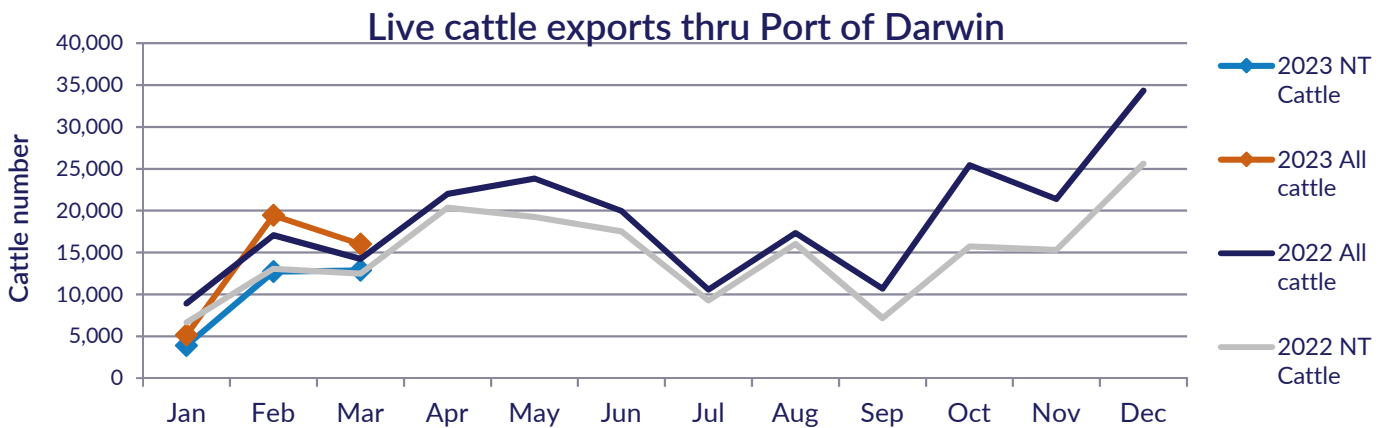

Pastoral Market Update

Live Exports via Darwin Port – March 2023

Please note: figures are for stock exported through the Port of Darwin only; some NT stock are exported through interstate ports.

Please note: the NT Cattle figures here have been rounded respectively and may not tally to totals.

The figures listed below are correct as at 31 March 2023 and are subject to change as further data becomes available.

Destination	Export of ALL CATTLE (including interstate)							Export of NT CATTLE (estimate only)						
	2021	2022	Last year to 1/03/22	YTD to 1/03/23	Mar	Last month	Difference	2021	2022	Last year to 1/03/22	YTD to 1/03/23	Mar	Last month	Difference
Brunei	8,203	2,722	0	0	0	0	0	6,752	2,205	0	0	0	0	0
Indonesia	236,764	203,381	14,234	38,424	15,305	17,958	-2,653	196,865	160,123	12,497	27,962	12,321	11,745	576
Philippines	7,288	4,348	0	1,472	0	1,472	-1,472	6,070	3,413	0	963	0	963	-963
Sabah	258	2,667	0	0	0	0	0	229	2,069	0	0	0	0	0
Sarawak	2,169	1,248	0	0	0	0	0	1,898	914	0	0	0	0	0
Malaysia	8,273	2,416	0	678	678	0	678	6,638	1,936	0	546	546	0	546
Vietnam	20,506	8,993	0	0	0	0	0	16,654	7,822	0	0	0	0	0
Egypt	0	0	0	0	0	0	0	0	0	0	0	0	0	0
Thailand	0	0	0	0	0	0	0	0	0	0	0	0	0	0
Cambodia	0	0	0	0	0	0	0	0	0	0	0	0	0	0
Total	283,461	225,775	14,234	40,574	15,983	19,430	-3,447	235,106	178,482	12,497	29,470	12,866	12,707	159

Livestock Movement Statistics Reports for livestock movements from NT to Interstate, within NT and Interstate to NT are updated biannually – see [livestock movement statistics](#).

[Subscribe](#) or [unsubscribe](#) to the monthly Pastoral Market Update.