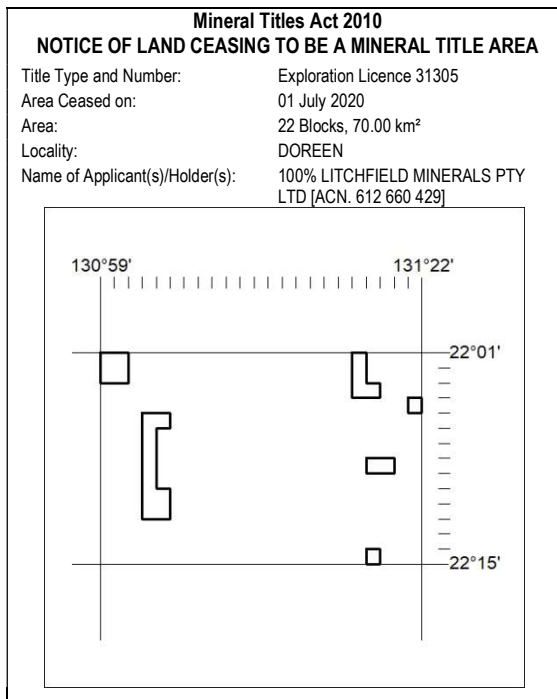

MN60/20

DARWIN

01 July 2020

213/20

215/20

214/20

216/20

MN60/20

DARWIN

01 July 2020

Mineral Titles Act 2010
NOTICE OF LAND CEASING TO BE A MINERAL TITLE
APPLICATION AREA

Title Type and Number: Exploration Licence 32425
Area Ceased on: 01 July 2020
Area: 4 Blocks, 13.36 km²
Locality: MCKINLAY RIVER
Name of Applicant(s)/Holder(s): 100% PNX METALS LIMITED* [ACN.
127 446 271]

The diagram shows a rectangular area defined by four coordinate points: 131°36' (top-left), 131°38' (top-right), 13°26' (top-right), and 13°28' (bottom-right). The area is bounded by vertical lines at 131°36' and 131°38' longitude, and horizontal lines at 13°26' and 13°28' latitude.

217/20