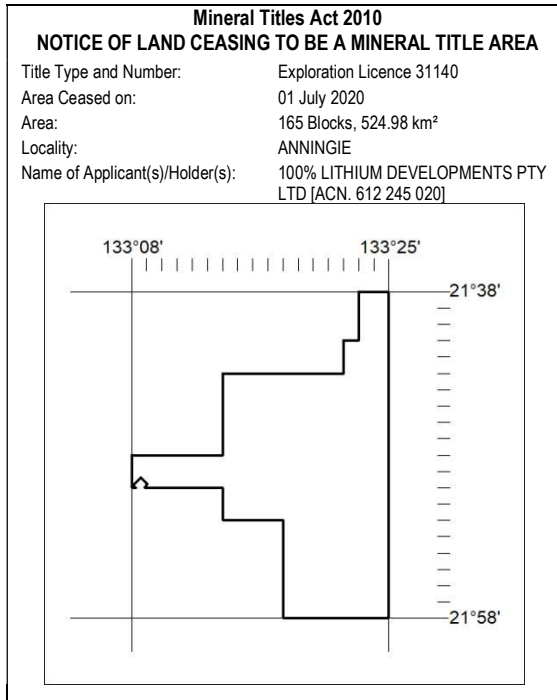

MN60/20

DARWIN

01 July 2020

213/20