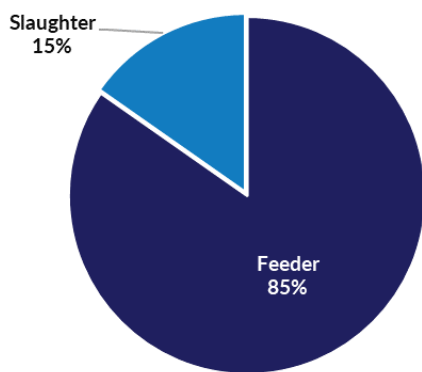

Live cattle and buffalo exports by type

OTHER LIVESTOCK 2023

Destination	Buffalo		Goat		Camel	
	YTD	July	YTD	July	YTD	July
Brunei	986	0	0	0	0	0
Indonesia	2,177	575	0	0	0	0
Philippines	0	0	0	0	0	0
Sabah	0	0	0	0	0	0
Sarawak	0	0	0	0	0	0
Malaysia	297	0	0	0	0	0
Vietnam	0	0	0	0	0	0
Egypt	0	0	0	0	0	0
Thailand	0	0	0	0	0	0
Cambodia	0	0	0	0	0	0
Total	3,460	575	0	0	0	0

Livestock Movement Statistics Reports for livestock movements from NT to Interstate, within NT and Interstate to NT are updated biannually – see [livestock movement statistics](#).

[Subscribe](#) or [unsubscribe](#) to the monthly Pastoral Market Update.

Total of ALL CATTLE through Port of Darwin							Total of NT CATTLE through Port of Darwin						
2016	2017	2018	2019	2020	2021	2022	2016	2017	2018	2019	2020	2021	2022
372251	308845	408269	379109	355355	283461	225775	236511	190715	273592	255555	271367	235106	178482

Department of INDUSTRY, TOURISM AND TRADE

Disclaimer: The Northern Territory of Australia exercised due care and skill to ensure that at the time of publication the information contained in this publication is true and correct. However, it is not intended to be relied on as professional advice or used for commercial purposes. The Territory gives no warranty or assurances as to the accuracy of the information contained in the publication and to the maximum extent permitted by law accepts no direct or indirect liability for reliance on its content.