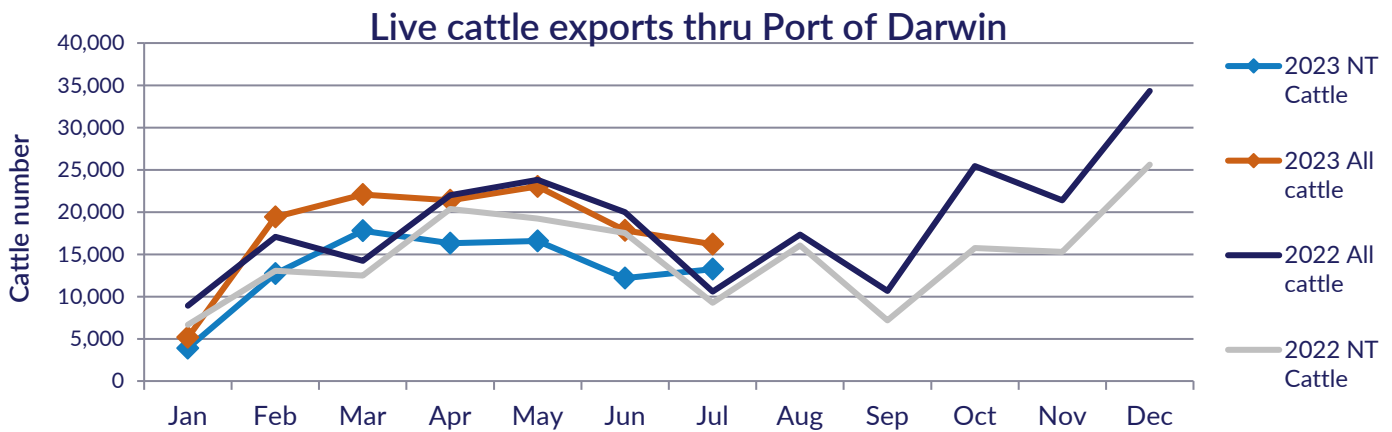

Pastoral Market Update

Live Exports via Darwin Port – July 2023

Please note: figures are for stock exported through the Port of Darwin only; some NT stock are exported through interstate ports.

Please note: the NT Cattle figures here have been rounded respectively and may not tally to totals.

The figures listed below are correct as at 31 July 2023 and are subject to change as further data becomes available.

Destination	Export of ALL CATTLE (including interstate)							Export of NT CATTLE (estimate only)						
	2021	2022	Last year to 1/07/22	YTD to 1/07/23	July	Last month	Difference	2021	2022	Last year to 1/07/22	YTD to 1/07/23	July	Last month	Difference
Brunei	8,203	2,722	0	1,848	0	0	0	6,752	2,205	0	1,376	0	0	0
Indonesia	236,764	203,381	9,261	110,856	12,039	14,411	-2,372	196,865	160,123	8,103	82,150	9,860	9,828	32
Philippines	7,288	4,348	0	5,167	1,587	0	1,587	6,070	3,413	0	3,780	1,300	0	1,300
Sabah	258	2,667	0	0	0	0	0	229	2,069	0	0	0	0	0
Sarawak	2,169	1,248	0	0	0	0	0	1,898	914	0	0	0	0	0
Malaysia	8,273	2,416	1,316	1,257	0	0	0	6,638	1,936	1,152	963	0	0	0
Vietnam	20,506	8,993	0	5,986	2,562	3,424	-862	16,654	7,822	0	4,433	2,098	2,335	-237
Egypt	0	0	0	0	0	0	0	0	0	0	0	0	0	0
Thailand	0	0	0	0	0	0	0	0	0	0	0	0	0	0
Cambodia	0	0	0	0	0	0	0	0	0	0	0	0	0	0
Total	283,461	225,775	10,577	125,114	16,188	17,835	-1,647	235,106	178,482	9,255	92,702	13,258	12,163	1,095