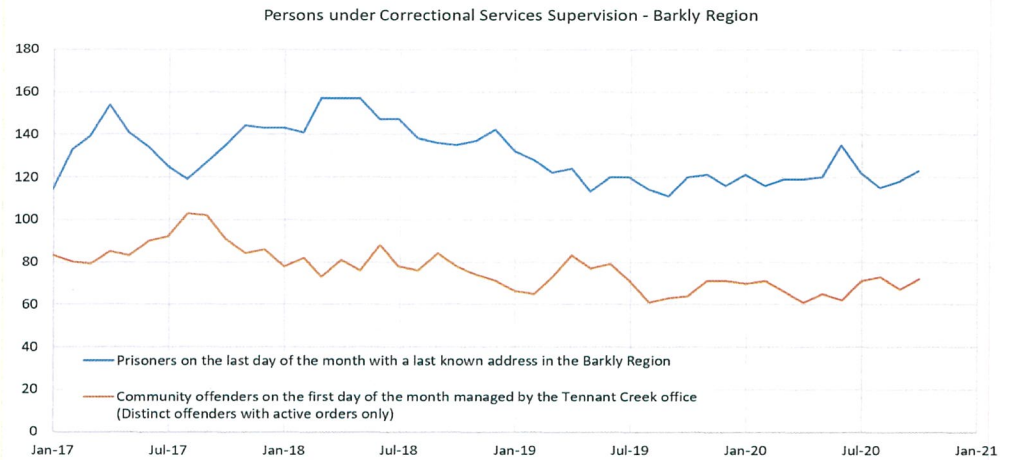

Prisoners on the last day of the month with a last known address in the Barkly Region	Community offenders on the first day of the month managed by the Tennant Creek office (Distinct offenders with active orders only)
31/12/2016	114
31/01/2017	133
28/02/2017	139
31/03/2017	154
30/04/2017	141
31/05/2017	134
30/06/2017	125
31/07/2017	119
31/08/2017	127
30/09/2017	135
31/10/2017	144
30/11/2017	143
31/12/2017	143
31/01/2018	141
28/02/2018	157
31/03/2018	157
30/04/2018	157
31/05/2018	147
30/06/2018	147
31/07/2018	138
31/08/2018	136
30/09/2018	135
31/10/2018	137
30/11/2018	142
31/12/2018	132
31/01/2019	128
28/02/2019	122
31/03/2019	124
30/04/2019	113
31/05/2019	120
30/06/2019	120
31/07/2019	114
31/08/2019	111
30/09/2019	120
31/10/2019	121
30/11/2019	116
31/12/2019	121
31/01/2020	116
29/02/2020	119
31/03/2020	119
30/04/2020	120
30/05/2020	135
30/06/2020	122
31/07/2020	115
31/08/2020	118
30/09/2020	123